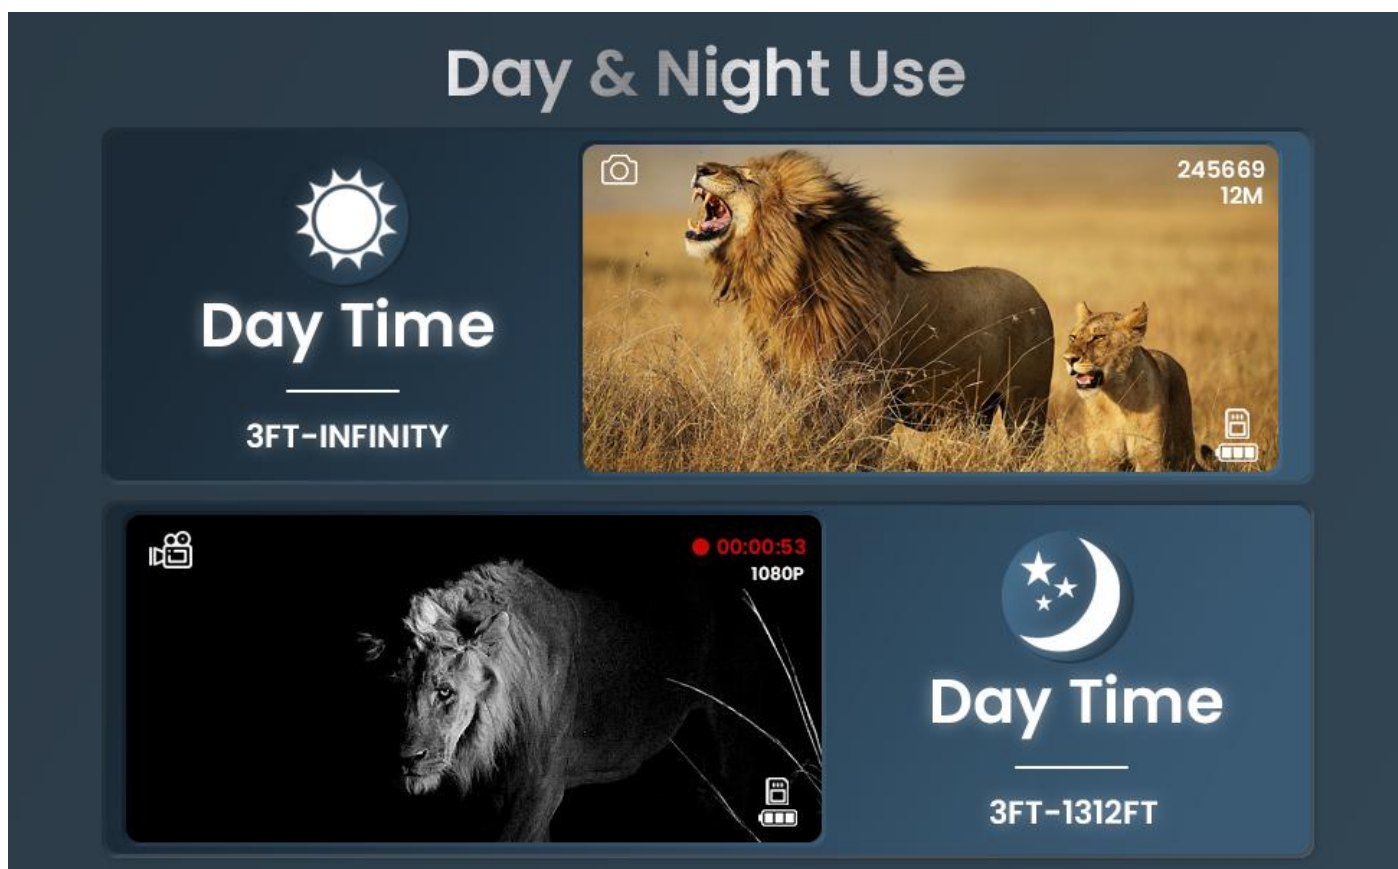

Day and Night Use with 2.7" Highlight Screen

- 2.7" Ultra-high Definition TFT Screen
- Night vision goggles with digital infrared can be used during the day and at night. The original color scene has no infrared display in the daytime. All the scenes presented before you are the most realistic colors, and the visual distance can reach infinity. The night scene will become a black/white film.
- Super bright infrared light for long distance 1312FT at night, the similar products in the market normally 250M(820FT) only.

- Starlight sensor, can be observed from a distance without turning on the IR light under low light condition.
- A wide 2.7 TFT screen will give you a vivid visual experience! So that you will catch brilliant moments of animals at nighttime. Equipped with 1080P FHD photo shooting and video, allow you to have a clear night viewing! You can save photos and videos instantly by SD cards while observing animals.

Note: The SD card not included)